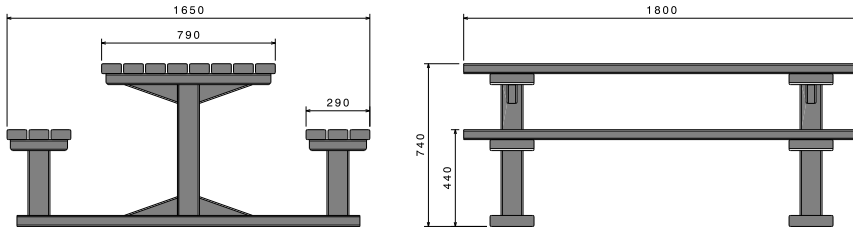

Seasider Bench

Specifications:

- Made to order
- Available flat pack or assembled
- Available in blue slats only

Product Code: FUR-14CP

Please Note: Due to the use of recycled and reclaimed materials, product colours and shades can vary from time to time.

Outback Table Set

Specifications:

- Made to order
- Available flat pack or assembled
- Available in graphite or brown slats
- Standard design or in-ground securing option

Product Code: FUR-02
FUR-02BR
FUR-02Custom