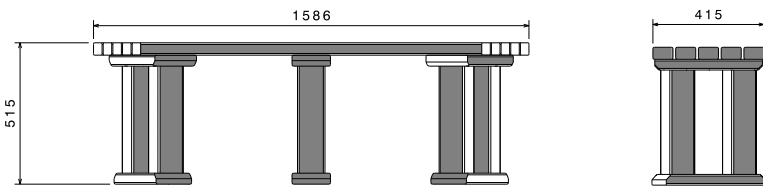

Product Code: FUR-13CP
FUR-13CP.BR