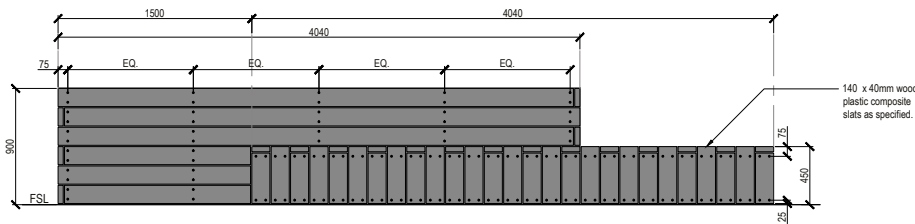

Product Code: FUR-15CP
FUR-15CP.BR

Streetscape Bench

Specifications:

- Made to order
- Supplied assembled
- Available in graphite or brown slats
- Available in custom lengths and widths

Product Code: FUR-16CP
FUR-16CP.BR