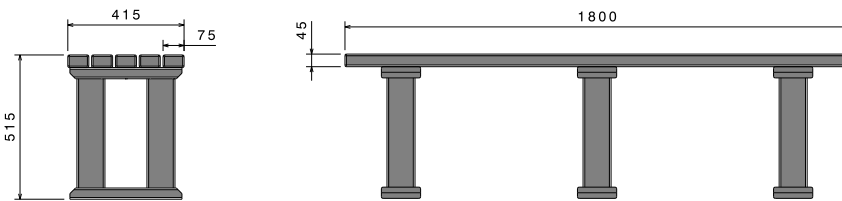

Product Code: FUR-05
FUR-05BR
FUR-05Custom