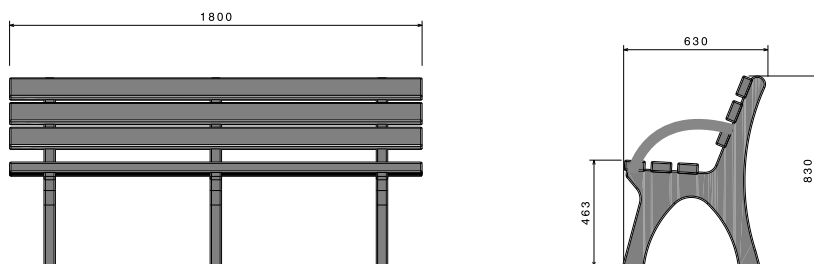

Product Code: FUR-01
FUR-01BR
FUR-01Custom

Henley Bench

Specifications:

- Made to order
- Supplied assembled
- Available in graphite or brown
- Available in custom lengths and widths

Product Code: FUR-06
FUR-06BR
FUR-06Custom

Park Bench Seat

Specifications:

- Made to order
- Available flat pack or assembled
- Available in graphite or brown slats
- Available with or without side arms
- Side arms supplied in black only

Product Code: FUR-04
FUR-04BR
FUR-04Custom