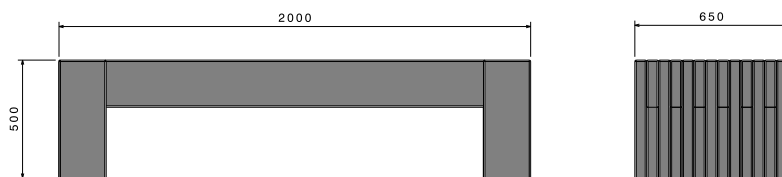

Furniture

Product Brochure

Landscape | Streetscape | Garden

St Claire Wheelchair Access Set

Specifications:

- Made to order
- Available flat pack or assembled
- Available in graphite or brown slats
- Standard design or in-ground securing option

Product Code: FUR-01
FUR-01BR
FUR-01Custom

Henley Bench

Specifications:

- Made to order
- Supplied assembled
- Available in graphite or brown
- Available in custom lengths and widths

Product Code: FUR-06
FUR-06BR
FUR-06Custom

Park Bench Seat

Specifications:

- Made to order
- Available flat pack or assembled
- Available in graphite or brown slats
- Available with or without side arms
- Side arms supplied in black only

Product Code: FUR-04
FUR-04BR
FUR-04Custom