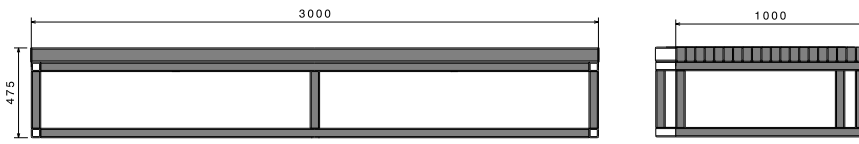

Wave Bench

Specifications:

- Made to order
- Supplied assembled
- Available in graphite or brown slats
- Standard design or in-ground securing option

Product Code: FUR-15CP
FUR-15CP.BR

Streetscape Bench

Specifications:

- Made to order
- Supplied assembled
- Available in graphite or brown slats
- Available in custom lengths and widths