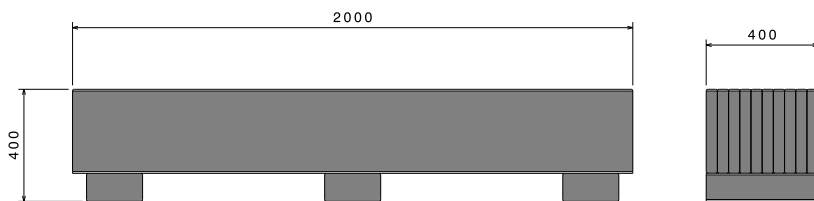

Slab Bench

Specifications:

- Made to order
- Supplied assembled
- Available in graphite or brown slats

Product Code: FUR-17CP
FUR-17CP.BR