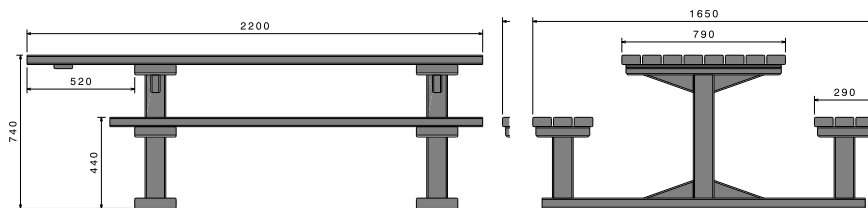

Furniture

Product Brochure

Landscape | Streetscape | Garden

St Claire Wheelchair Access Set

Specifications:

- Made to order
- Available flat pack or assembled
- Available in graphite or brown slats
- Standard design or in-ground securing option

Product Code: FUR-01
FUR-01BR
FUR-01Custom

Henley Bench

Specifications:

- Made to order
- Supplied assembled
- Available in graphite or brown
- Available in custom lengths and widths

Product Code: FUR-06
FUR-06BR
FUR-06Custom

Park Bench Seat

Specifications:

- Made to order
- Available flat pack or assembled
- Available in graphite or brown slats
- Available with or without side arms
- Side arms supplied in black only

Product Code: FUR-04
FUR-04BR
FUR-04Custom