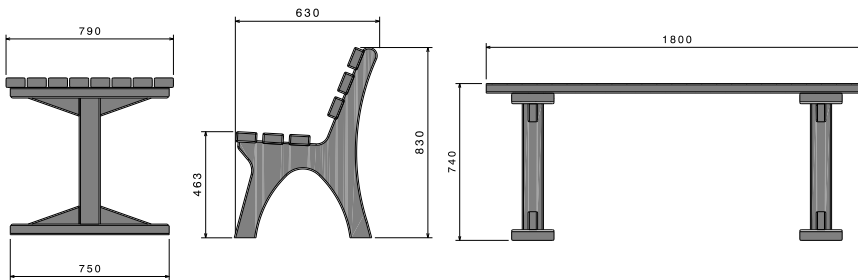

Kakadu Table Set

Specifications:

- Made to order
- Available flat pack or assembled
- Available in graphite or brown slats

Product Code: FUR-09
FUR-09BR
FUR-09Custom