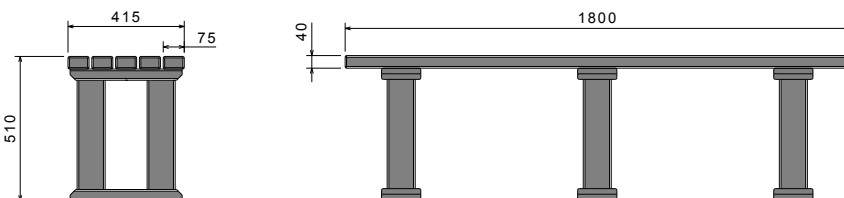

Seasider Bench

Specifications:

- Made to order
- Available flat pack or assembled
- Available in blue slats only

Product Code: FUR-14CP

Please Note: Due to the use of recycled and reclaimed materials, product colours and shades can vary from time to time.