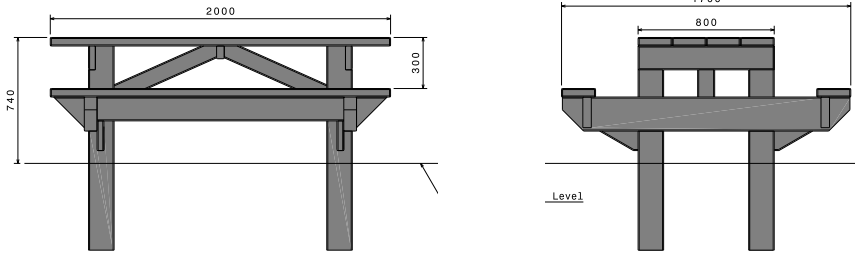

Bushland Picnic Set

Specifications:

- Made to order
- Available flat pack or assembled
- Available in graphite or brown slats
- Standard design or in-ground securing option

Product Code: FUR-12CP
FUR-12CP.BR

Please note: Picture taken prior to installation.

Modular Eco Bench

Specifications:

- Made to order
- Supplied assembled
- Available in graphite or brown slats
- Available in custom lengths and widths