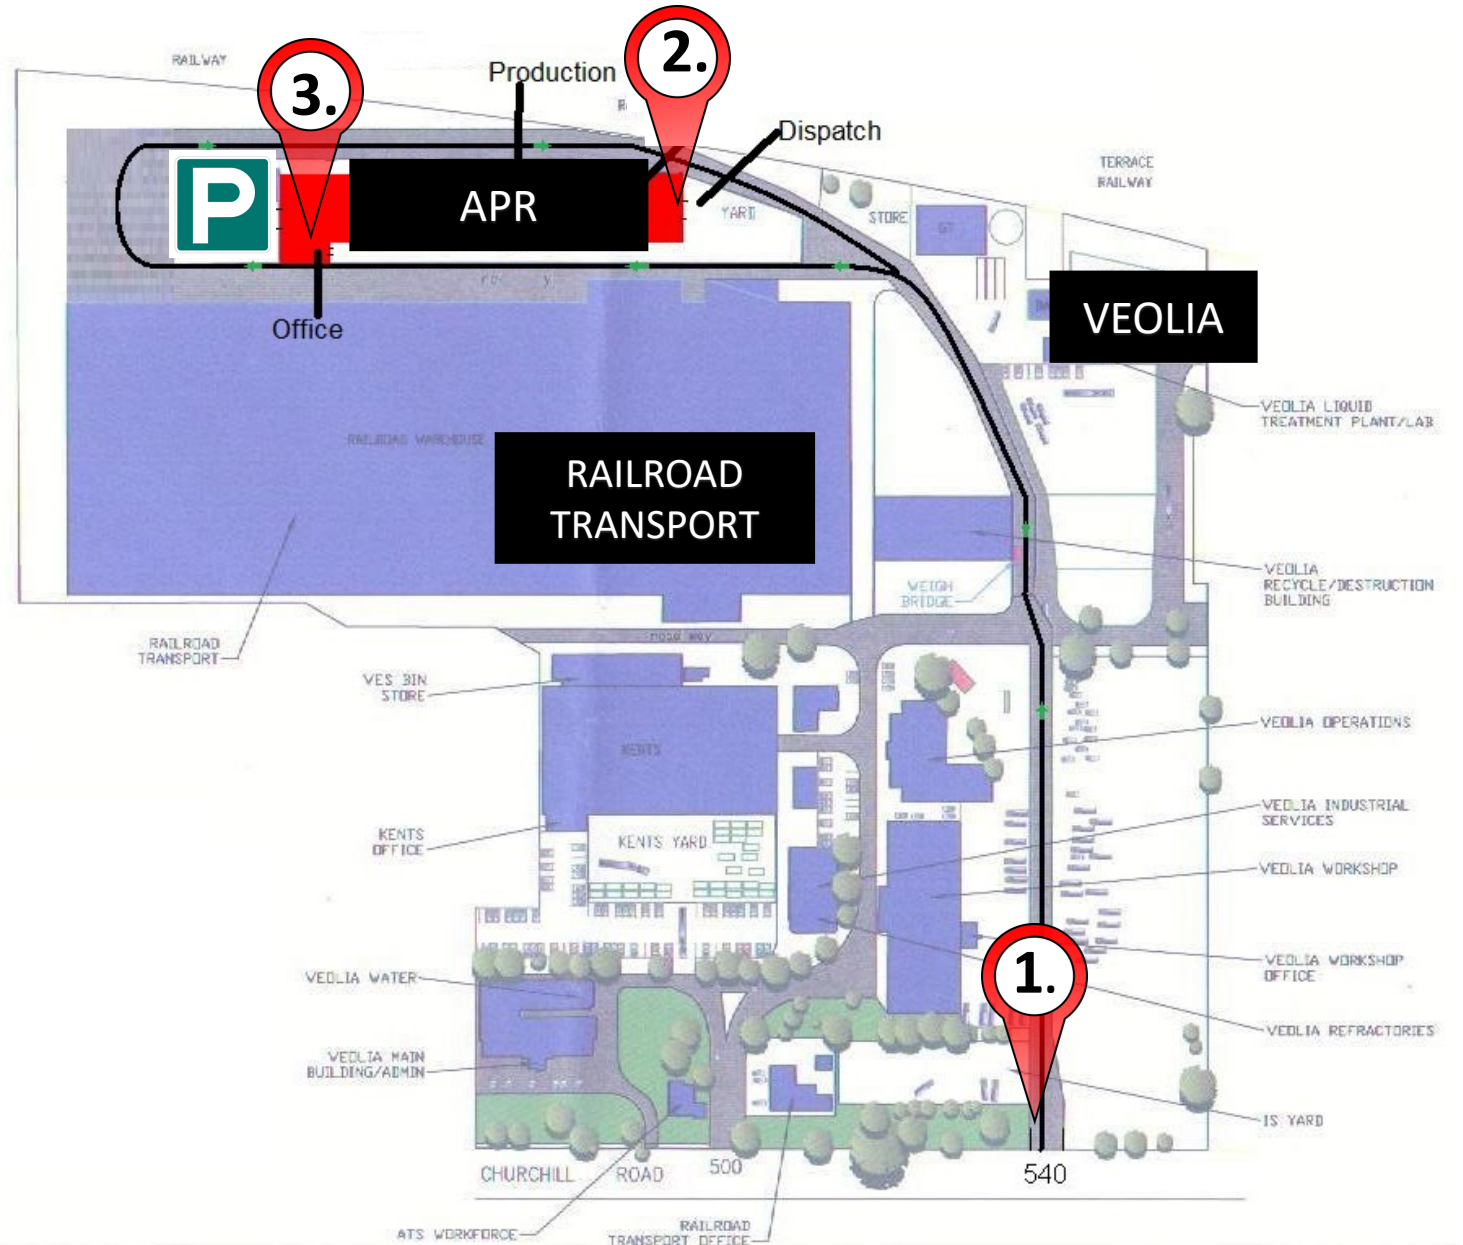

Lot 9, 500 Churchill Rd, Kilburn  
P: 8359 4999

- 1. **ENTRANCE**  
via 540 Churchill Rd
  - 2. **DESPATCH**
  - 3. **OFFICE**
- P** **PARKING**  
Outside office or at the rear of the factory

**Churchill Road**